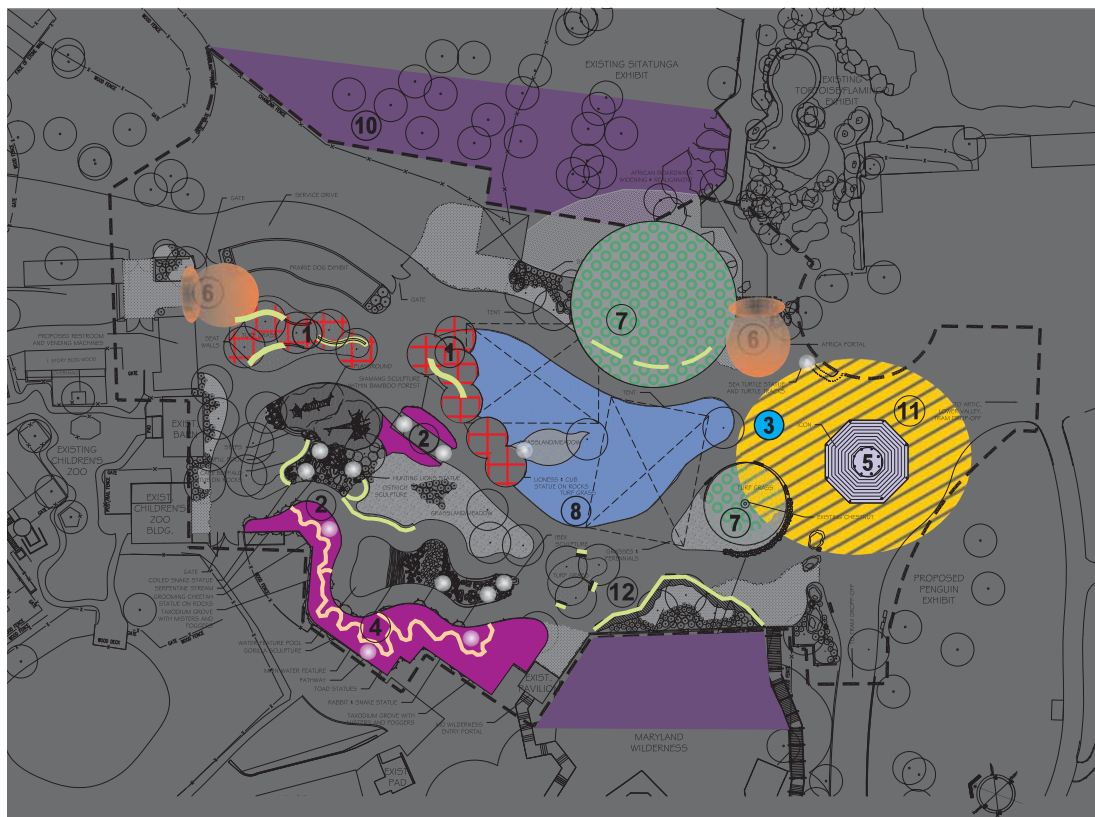

Central Plaza, Maryland Zoo
 Baltimore, MD

O'Doherty Group Landscape Architecture

As a major renovation, the new Central Plaza is intended to be a flexible space capable of hosting anything from musical venues to gala fundraisers. A mixture of ambient and accent light integrated into key elements such as the gazebo and "Lighting Totems" would be visible both at night and by day. Concealed light in landscape features such as benches, water features, and pavers is conceived to be animated.

- LEGEND**
- 1 Uplighting Tree Bosque
 - 2 Accent Lighting within Bamboo Grove
 - 3 Delineating Path Edge / Pattern
 - 4 Self Illuminated Path
 - 5 Self Illuminated Ziggurat + Integrated to Shade Structure
 - 6 Projected Pattern / Figurative Symbols at Portals
 - 7 Tree Mounted Lighting
 - 8 Special Event Lighting
 - 9 Sculpture
 - 10 Adjacent Woodland Landscape Lighting
 - 11 Special Event & Security
 - 12 Seating Integrated Lighting